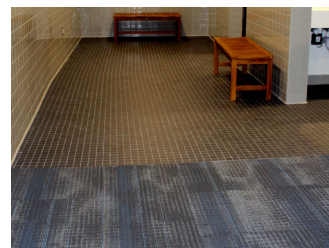

Our specialties include:

- Carpeting
- Resilient Flooring
- Tile & Stone Products
- Rubber
- Floor Preparation
- Moisture Mitigation

401-463-9100

110 Comstock Parkway
Cranston, RI 02921

The Kraft Group Employee Fitness Center Project Overview

Project Highlights:

The Kraft Group, a large global corporation, wanted to create a state-of-the-art employee fitness center and locker rooms at their corporate headquarters to encourage employee health and wellness. The 5000 sq. empty old carpenter and paint shops space was designated for this project. The design of the space was a collaboration effort between The Kraft Group Project Managers and Team Ruggieri. The project included **Mat's Inc** walk off matting as you enter the gym with **Roppe** recoil recycled rubber throughout the main floor of the gym. The men's and women's locker rooms were outfitted with **Milliken carpet tiles**, and **Daltile** ceramic tiles. The women's locker room also included an additional space with special high-tech lighting and electrical outlets. One of the challenges of the space was getting the shower floors to pitch to the drains properly, as well as keeping the entire project under budget. The blue accent colors in the ceramic tile and rubber floor coordinate with the company colors. The end result is a great new space that invites employees to workout and be healthy.